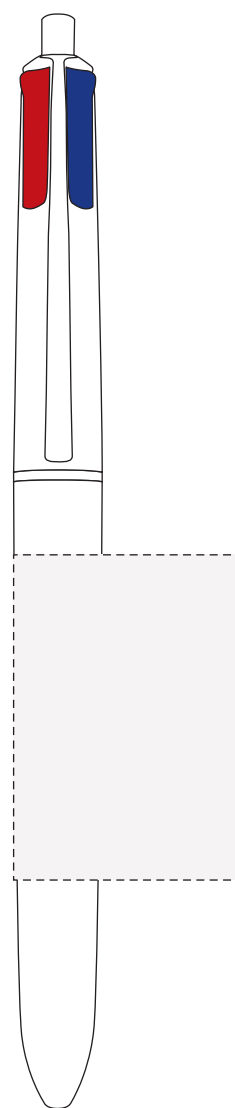

SCREEN PRINTING
Clip centered: 30 x 43 mm.
2 colours

SCREEN PRINTING
Right clip: 30 x 43 mm.
2 colours

NON STARDARD
SCREEN PRINTING
Cap Rear : 22 x10 mm.
1 colour
Only available on white caps

LP Pastel Degraded_UP&RI white

White (01) ○

White (01) ○

PINK/YELLOW/TURQUOISE
(3G/8D/4R) ●

LP Pink Degraded_UP&RI white

White (01) ○

White (01) ○

Purple / Pink ●